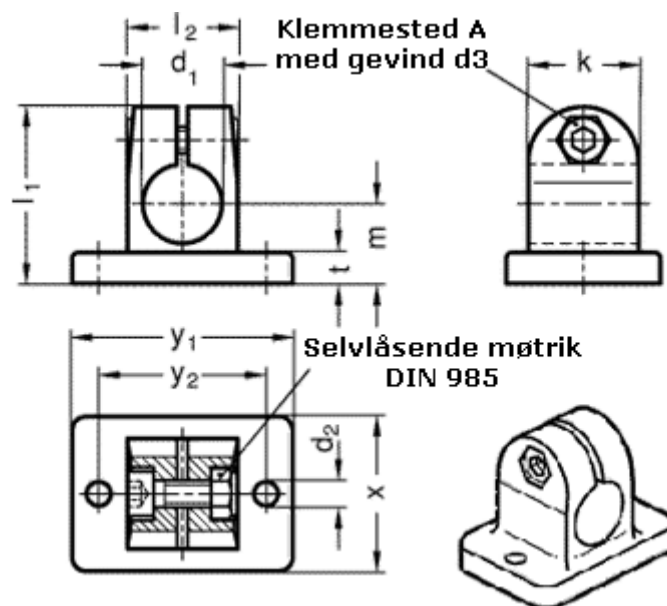

Article number: 20145B142NI

Description: E+G Flanged Connector GN145-B14-2-NI

## Measures

Adjustable clamp lever = GN 911-M 6-22 have to be ordred separately

d1	= B14
d2	= 5.5
d3	= M6
k	= 25
l1	= 40
l2	= 25
m	= 18

t	= 7
x	= 35
y1	= 50
y2	= 38